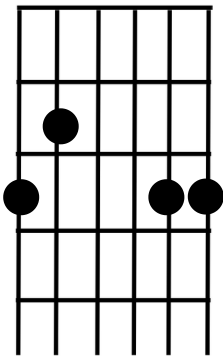

# Wagon Wheel

## GUITAR CHORD SHAPES

Capo 2nd fret (Key of A)

G

D

Em

C

G

D

C