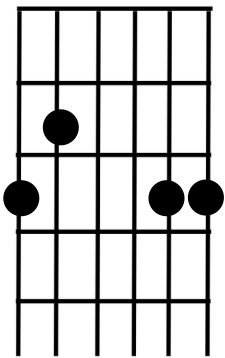

# Wagon Wheel

## GUITAR CHORD SHAPES

Capo 2nd fret (Key of A)

G

D

Em

C

G

D